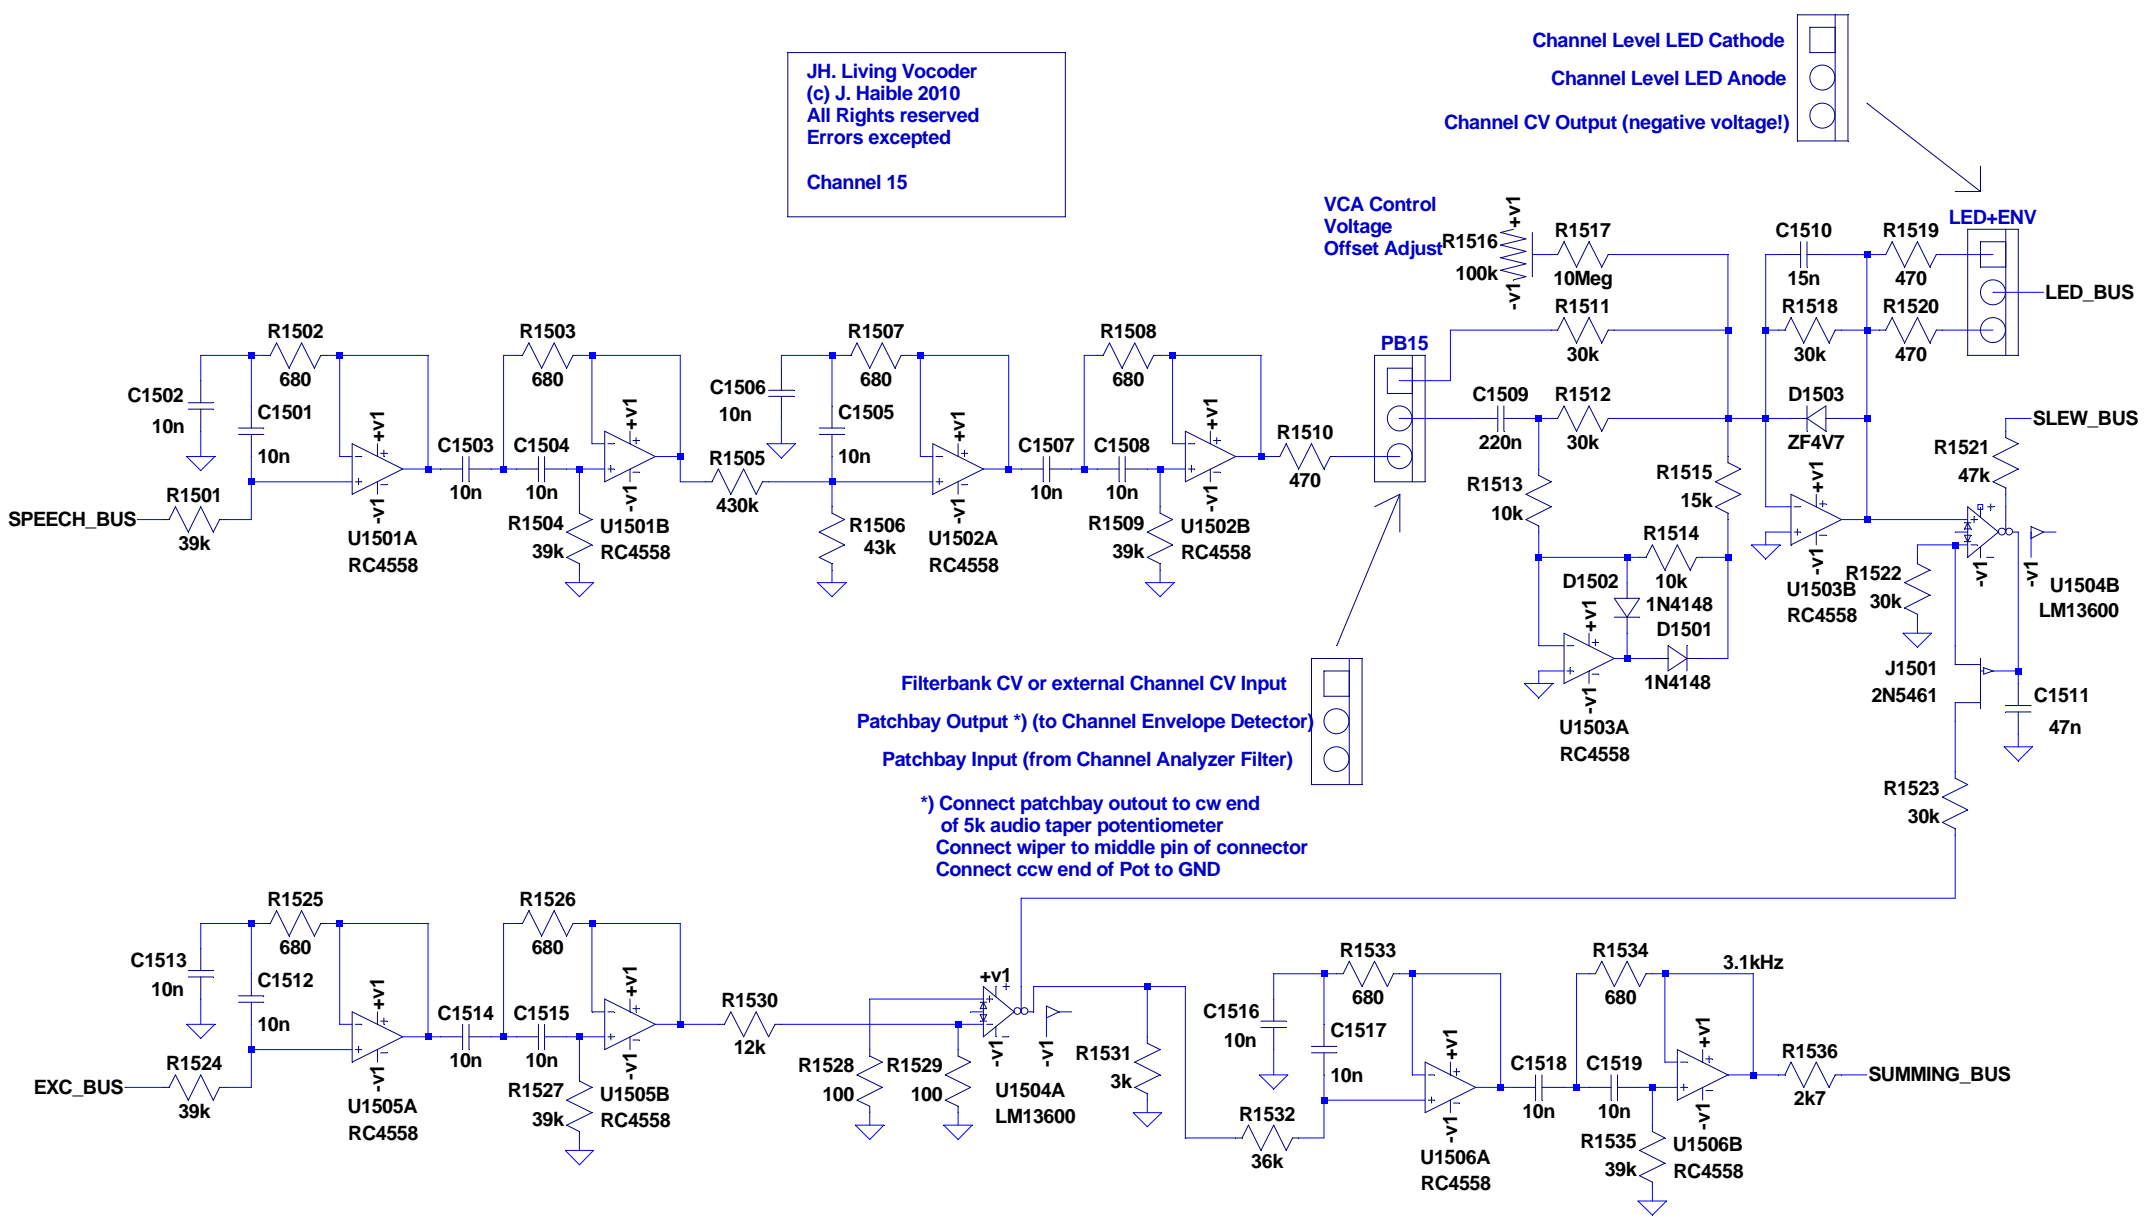

JH. Living Vocoder
 (c) J. Haible 2010
 All Rights reserved
 Errors excepted
 Channel 15

*) Connect patchbay output to cw end of 5k audio taper potentiometer
 Connect wiper to middle pin of connector
 Connect ccw end of Pot to GND